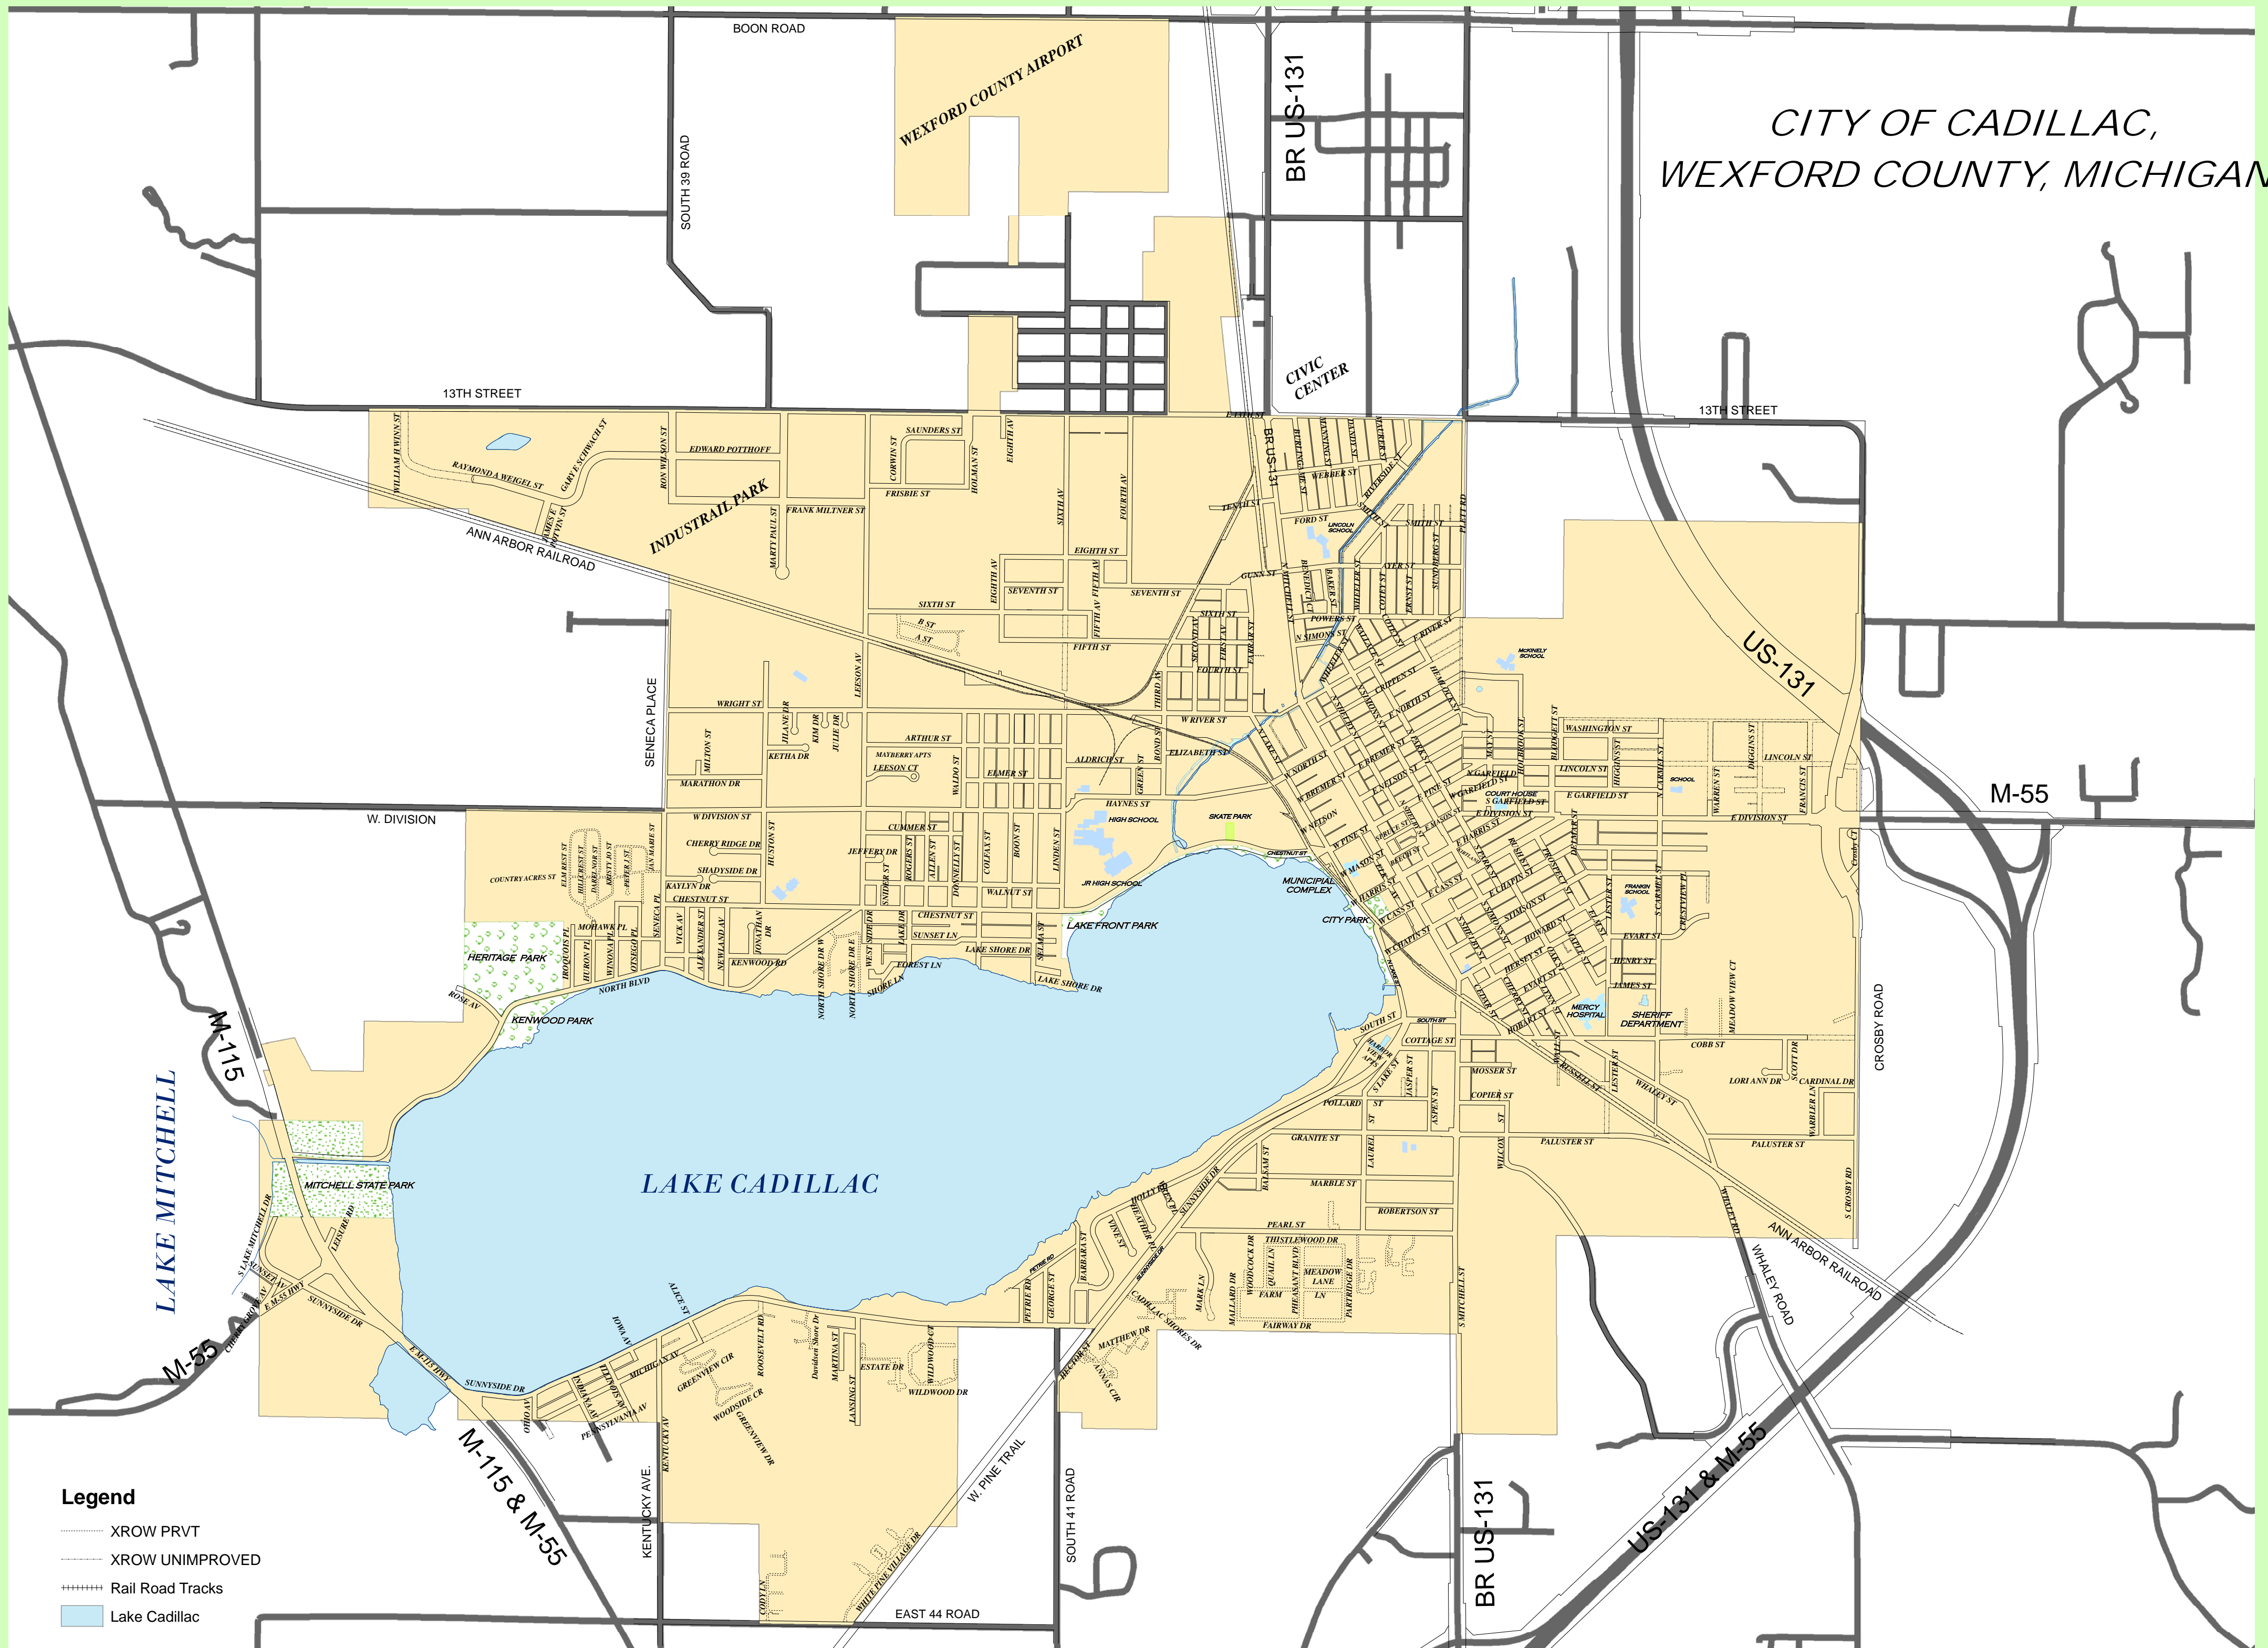

CITY OF CADILLAC,
WEXFORD COUNTY, MICHIGAN

- Legend**
- XROW PRVT
 - XROW UNIMPROVED
 - +++++ Rail Road Tracks
 - Lake Cadillac