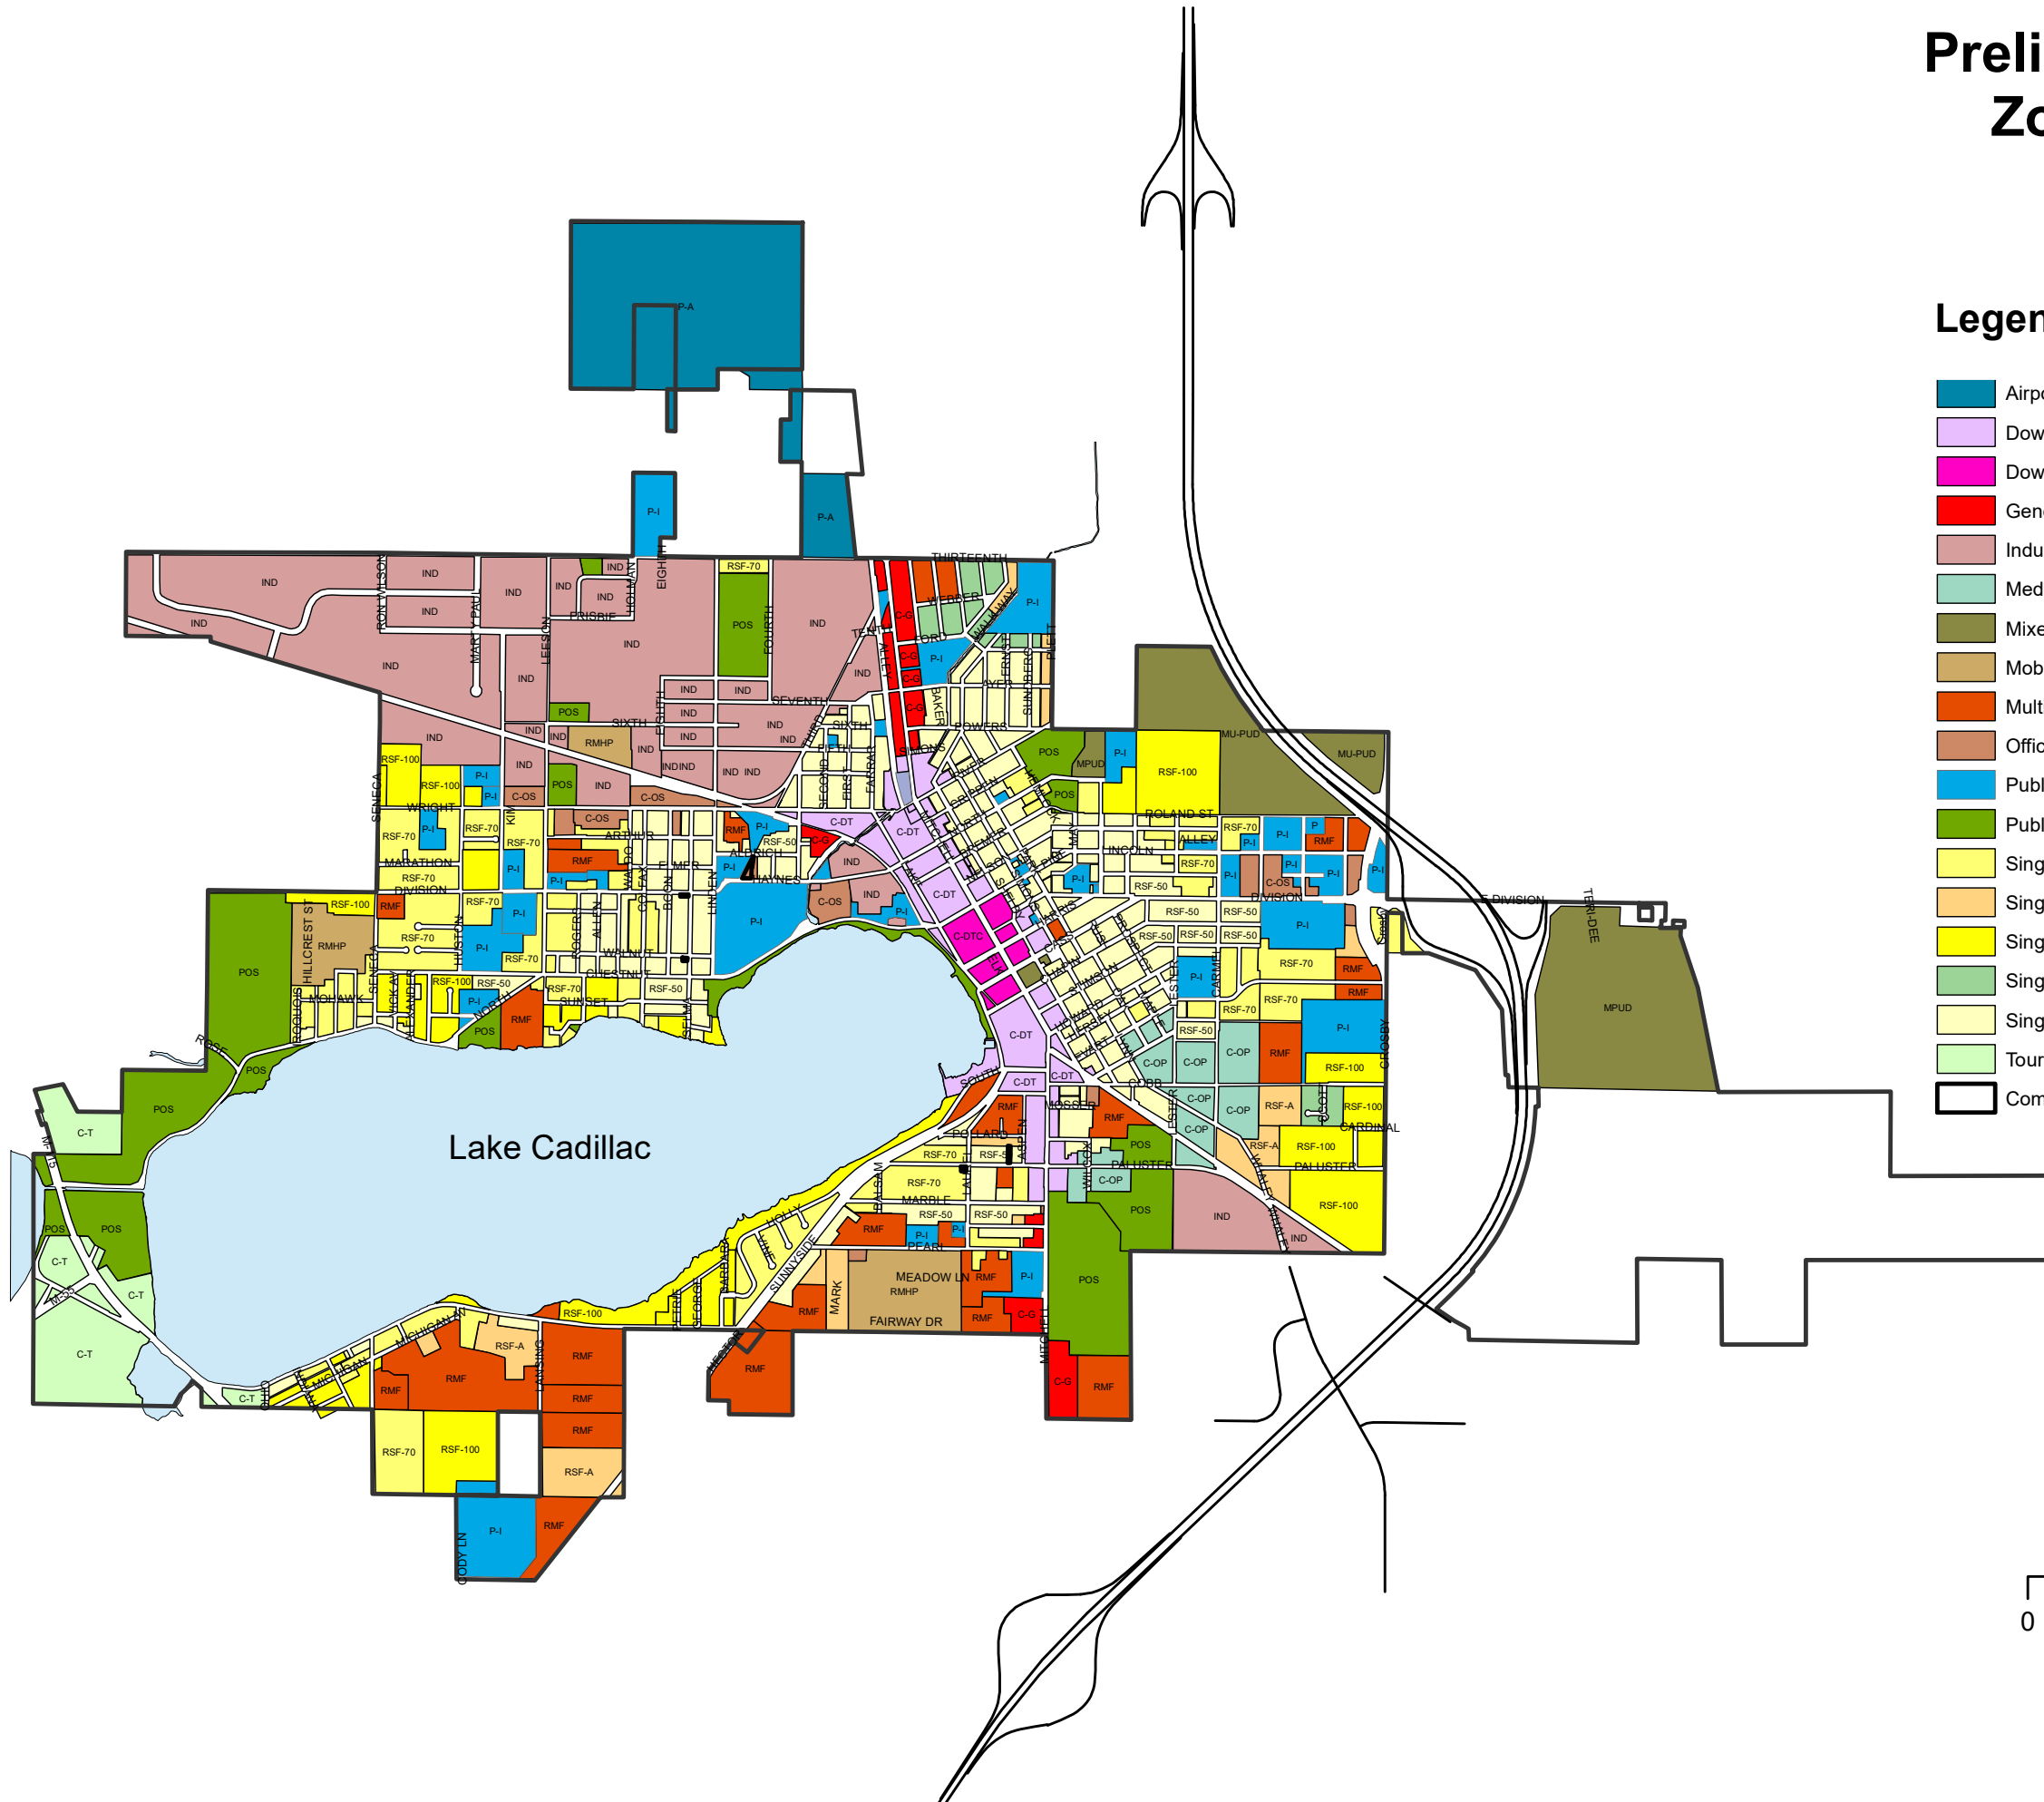

Preliminary Draft Zoning Map

Legend

- Airport (P-A)
- Downtown (C-DT)
- Downtown Core (C-DTC)
- General Commercial (C-G)
- Industrial (IND)
- Medical-Office Park (C-OP)
- Mixed Use PUD (MPUD)
- Mobile Home Park (RMHP)
- Multiple-Family (RMF)
- Office-Service (C-OS)
- Public-Institutional (P-I)
- Public Open Space (POS)
- Single Family (RSF-70)
- Single-Family-Attached (RSF-A)
- Single-Family-Large (RSF-100)
- Single-Family-Mobile (RSF-MH)
- Single-Family-Small Lot (RSF-50)
- Tourism Village (C-T)
- Commercial Overlay (C-OL)

June 8, 2023